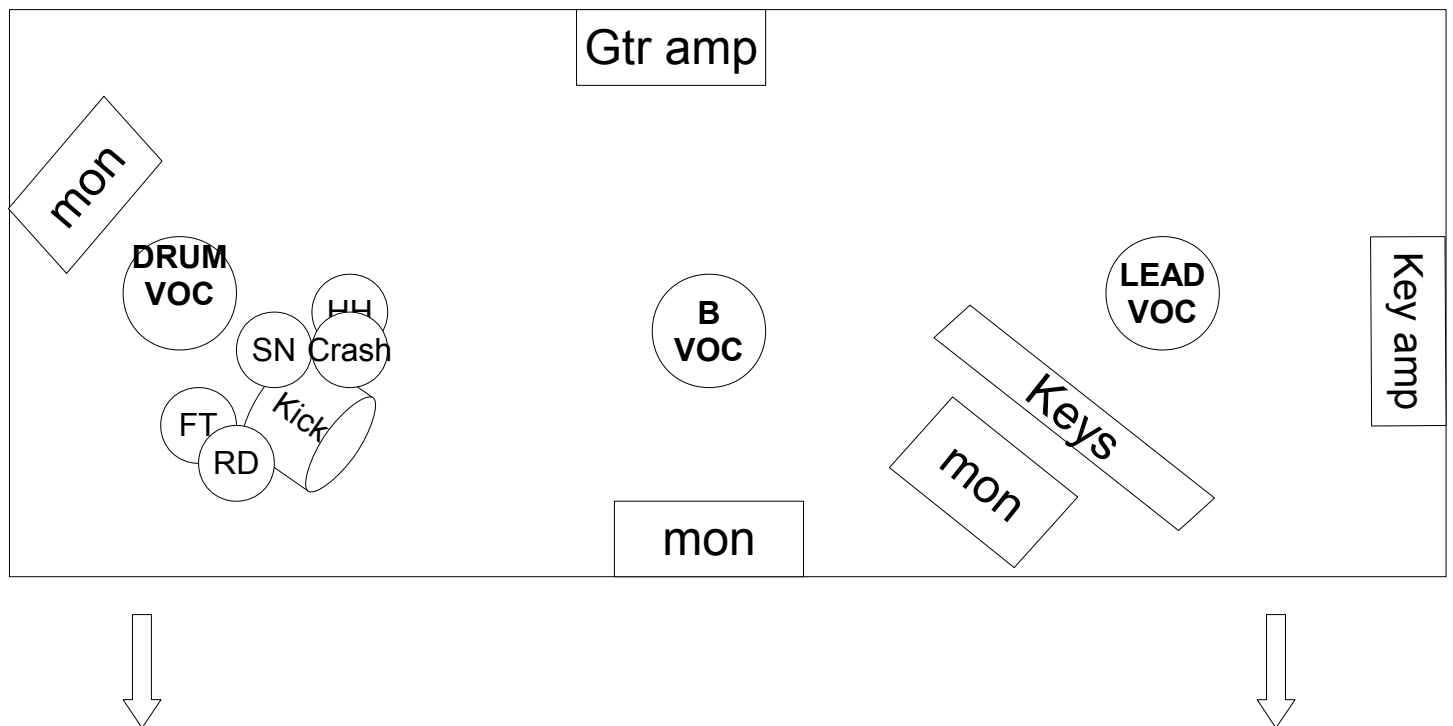

KAROSHI LOVERS' stage plan & input list 2008

KAROSHI LOVERS input list 2008

Effects: 2 x reverb and 1 x delay (tap tempo)

Ch Instrument Mic Insert

1	Kick	B52	Gate + Comp
2	Snare	SM 57	Comp
3	Floor tom	SM 57	Gate
4	OH L	cond	
5	OH R	cond	
6	Gtr	SM 57	
7	Key amp	SM 57	Comp
8	Key	DI	
9	Key	DI	
10	Drum voc	SM 58	
11	B voc	SM 58	Comp
12	Lead voc	XLR	Comp