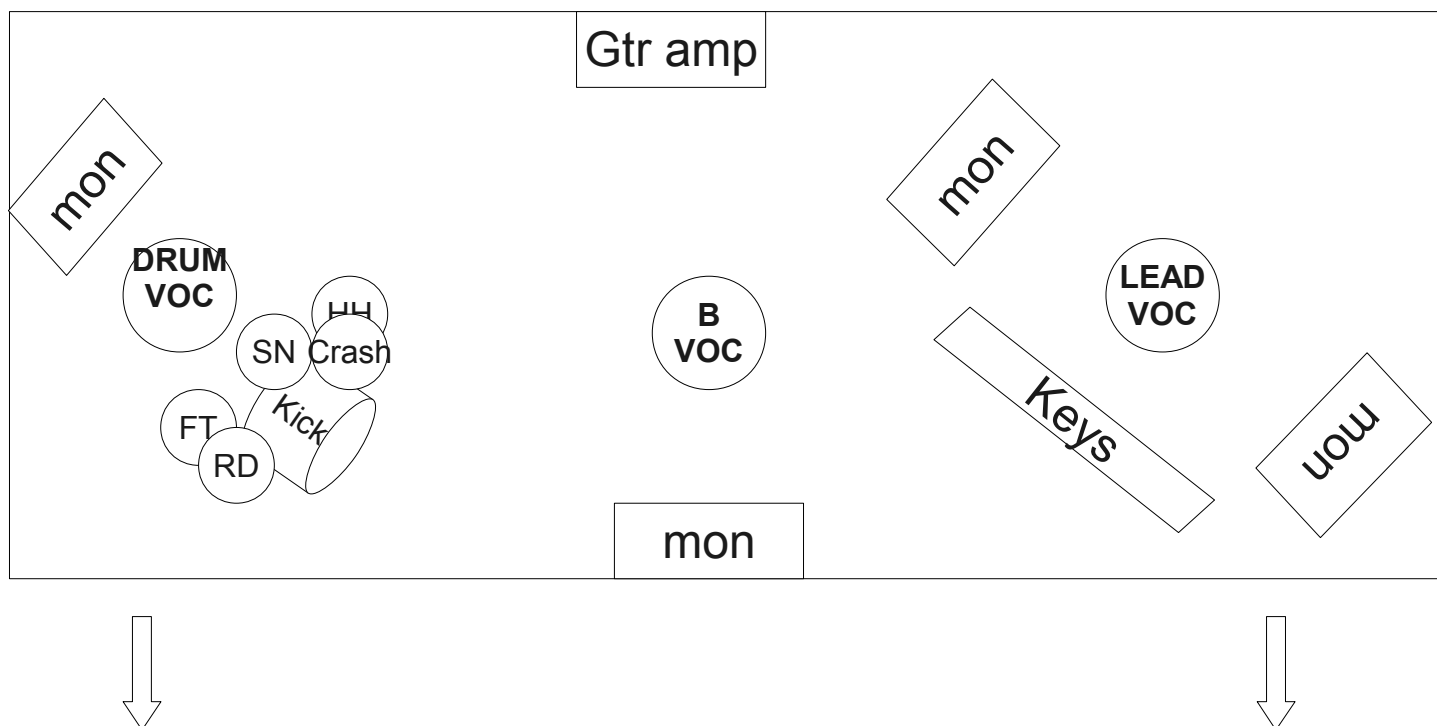

KAROSHI LOVERS' stage plan & input list 2009

KAROSHI LOVERS input list 2009

Effects: 2 x reverb and 1 x delay (tap tempo)

Ch	Instrument	Mic	Insert
1	Kick	B52	Gate + Comp
2	Snare	SM 57	Comp
3	Floor tom	SM 57	Gate
4	OH L	cond	
5	OH R	cond	
6	Gtr	SM 57	
7	Key (sub)	XLR	
8	Key	XLR	
9	Drum voc	XLR	
10	B voc	SM 58	Comp
11	Lead voc	XLR	Comp
			Group 1-2 stereo comp